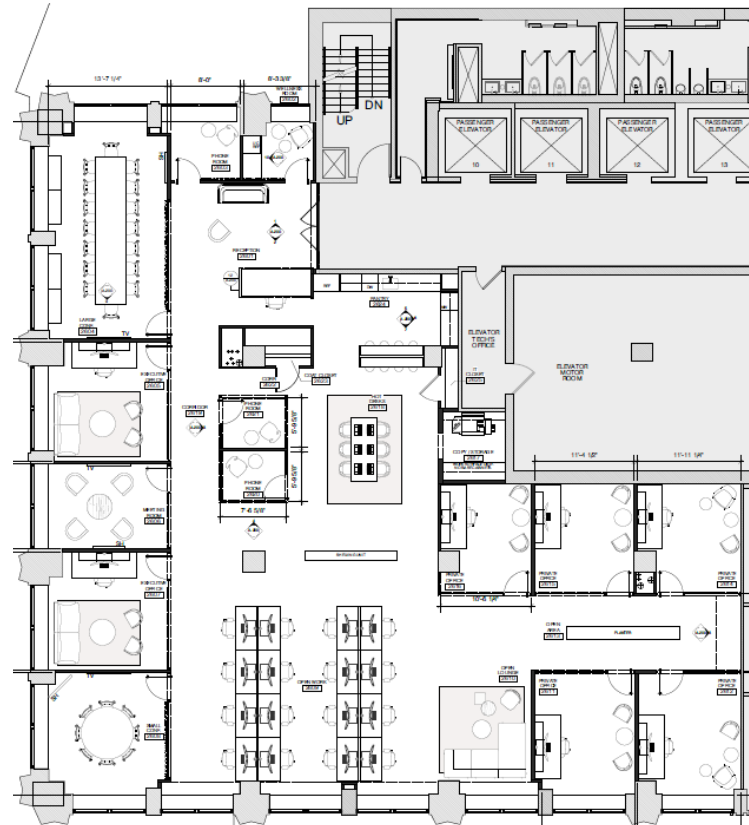

BENJAMIN BASS • 212.812.6026
Benjamin.Bass@am.jll.com

KRISTEN MORGAN • 212.812.6043
kristen.morgan@am.jll.com

26th Floor, Suite 2602
7,895 RSF Available
Existing Conditions

BROADWAY

31ST STREET