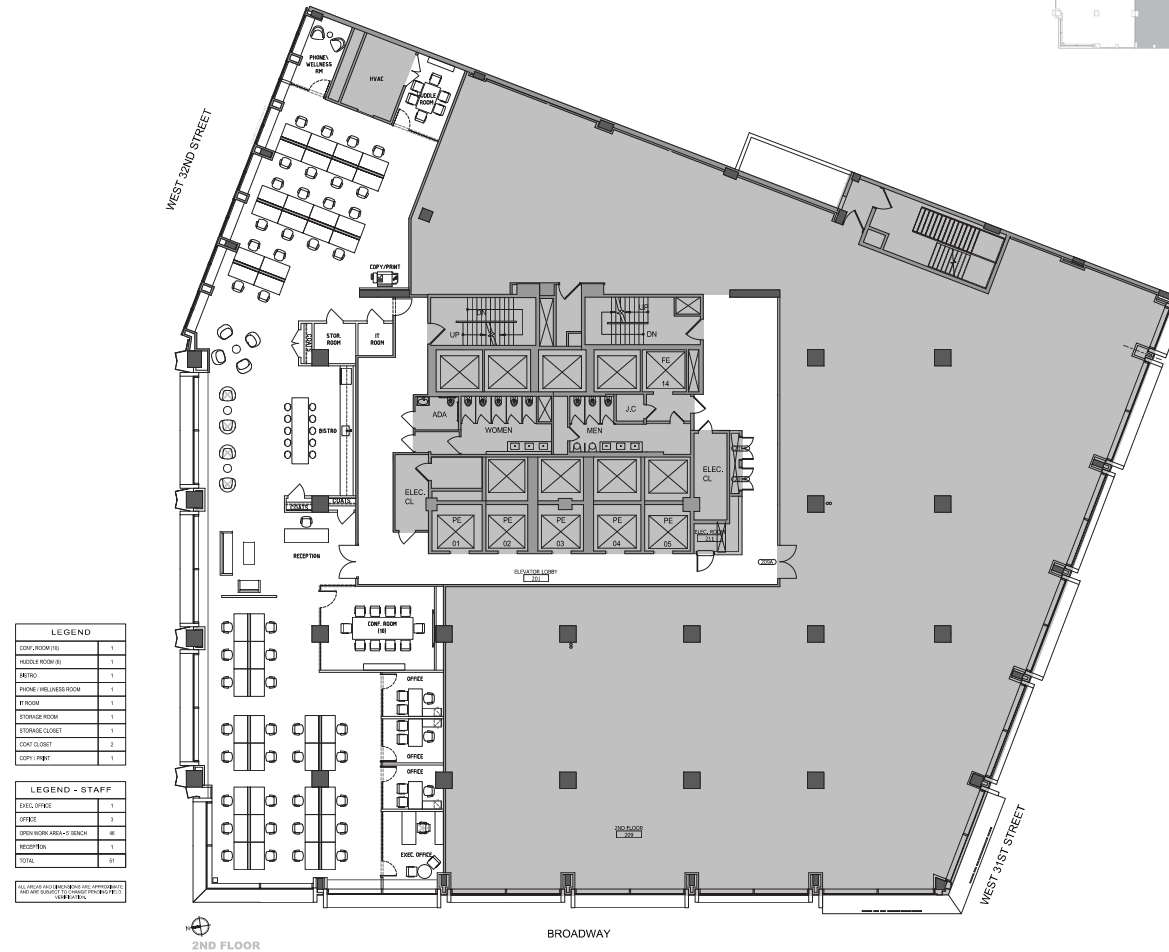

NOMAD TOWER

LOVE YOUR WORKPLACE

PAUL N. GLICKMAN • 212.418.2646
Paul.Glickman@am.jll.com

MITCHELL KONSKER • 212.812.5766
Mitchell.Konsker@am.jll.com

DIANA BIASOTTI • 212.812.5751
Diana.Biasotti@am.jll.com

BENJAMIN BASS • 212.812.6026
Benjamin.Bass@am.jll.com

KRISTEN MORGAN • 212.812.6043
kristen.morgan@am.jll.com

2nd Floor, Suite 201 - Test Fit
9,270 RSF Available

LEGEND	
CONF. ROOM/IT	1
MEETING ROOM/IT	1
RETO	1
PHONE / WELLNESS RM	1
R ROOM	1
STORAGE ROOM	1
STORAGE CLOSET	11
COAT CLOSET	2
CONF. PRINT	1

LEGEND - STAFF	
EXEC. OFFICE	1
OFFICE	3
OPEN WORK AREA - BENCH	16
RECEPTION	1
TOTAL	22